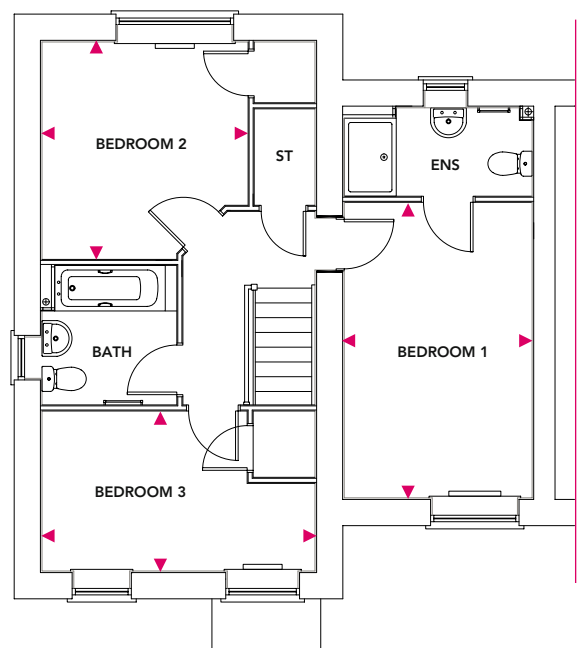

3 bedroom house

Plots 13, 19, 20

Total Area = 86m²

Ground Floor

Kitchen/Dining

4.23m x 4.15m

Living

3.92m x 3.24m

First Floor

Bedroom 1

4.11m x 2.99m

Bedroom 3

4.23m x 3.47m

Bedroom 2

4.23m x 2.44m

Ground Floor

First Floor

*With garage, see site/floor plans for details

www.nuplace.co.uk

Dimensions stated are approximate measurements only and should not be used as a basis for furnishings, furniture or appliance spaces etc. Dimensions for such purposes must be verified against actual site measurements. Please note the handing of plots may vary from the floor plans shown. Please check individual plot details with the Nuplace team. CGI images are for illustrative purposes only. Materials and finishes may vary from the images displayed.