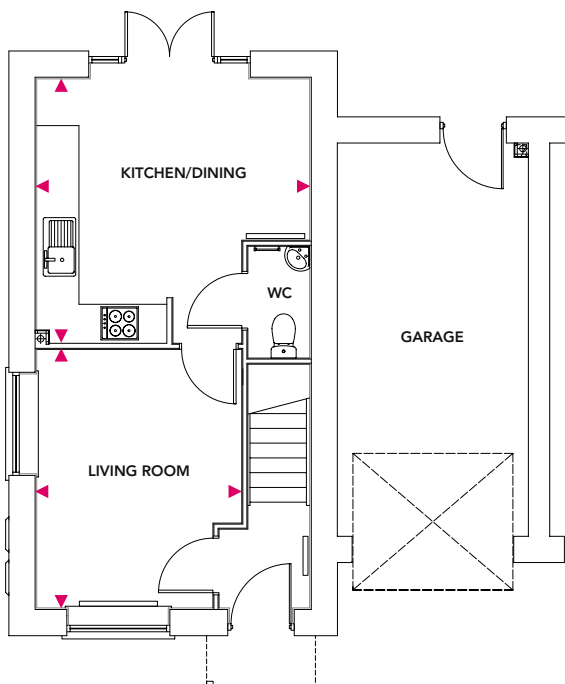

3 bedroom house

Plots 13, 19, 20

Total Area = 86m²

Ground Floor

Kitchen/Dining

4.23m x 4.15m

Living

3.92m x 3.24m

First Floor

Bedroom 1

4.11m x 2.99m

Bedroom 3

4.23m x 3.47m

Bedroom 2

4.23m x 2.44m

Ground Floor

First Floor

*With garage, see site/floor plans for details

www.nuplace.co.uk

Dimensions stated are approximate measurements only and should not be used as a basis for furnishings, furniture or appliance spaces etc. Dimensions for such purposes must be verified against actual site measurements. Please note the handing of plots may vary from the floor plans shown. Please check individual plot details with the Nuplace team. CGI images are for illustrative purposes only. Materials and finishes may vary from the images displayed.